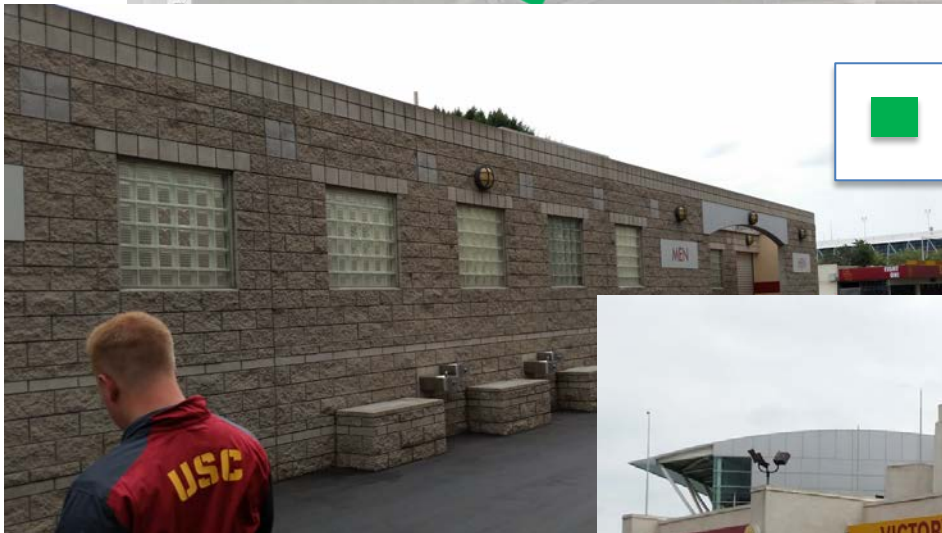

BRIGHT LIGHT L.E.O.™

THE SMART WAY TO LIGHT UP YOUR DAY™

*Bright Light LED Inc
7751 Alabama Ave
Canoga Park, CA 91304
888-654-0737*

BRIGHT LIGHT L.E.O.™

Los Angeles Coliseum LED Lighting

BRIGHT LIGHT L.E.O.™

Los Angeles Coliseum LED Lighting

 Exterior Buildings

BRIGHT LIGHT L.E.O.™ Los Angeles Coliseum LED Lighting

 Blockhouse

Google

Map data ©2015 Google Terms Privacy Report a problem 50 ft

BRIGHT LIGHT L.E.O.™ Los Angeles Coliseum LED Lighting

Earth

Google

Map data ©2015 Google Terms Privacy Report a problem 50 ft

BRIGHT LIGHT L.E.O.™

Los Angeles Coliseum LED Lighting

 Tunnel Entrance