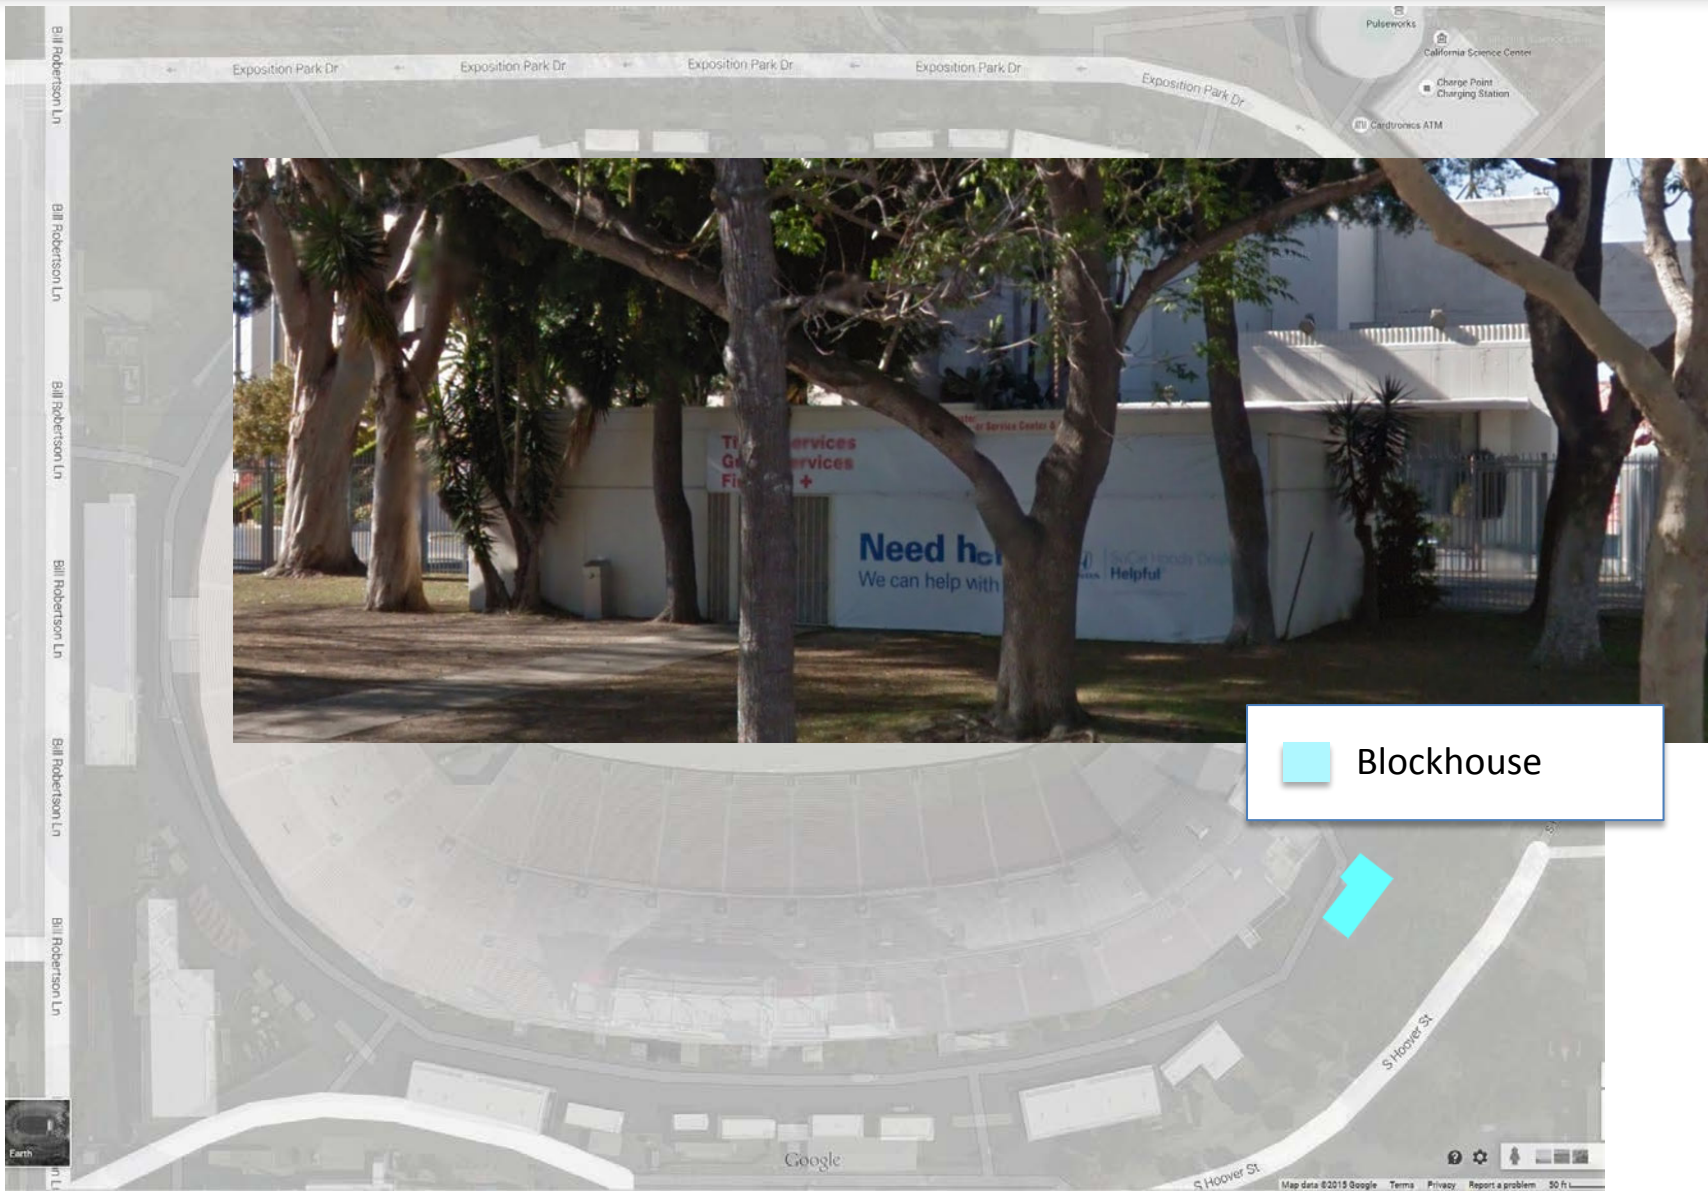

BRIGHT LIGHT L.E.O.™ Los Angeles Coliseum LED Lighting

Blockhouse

Google