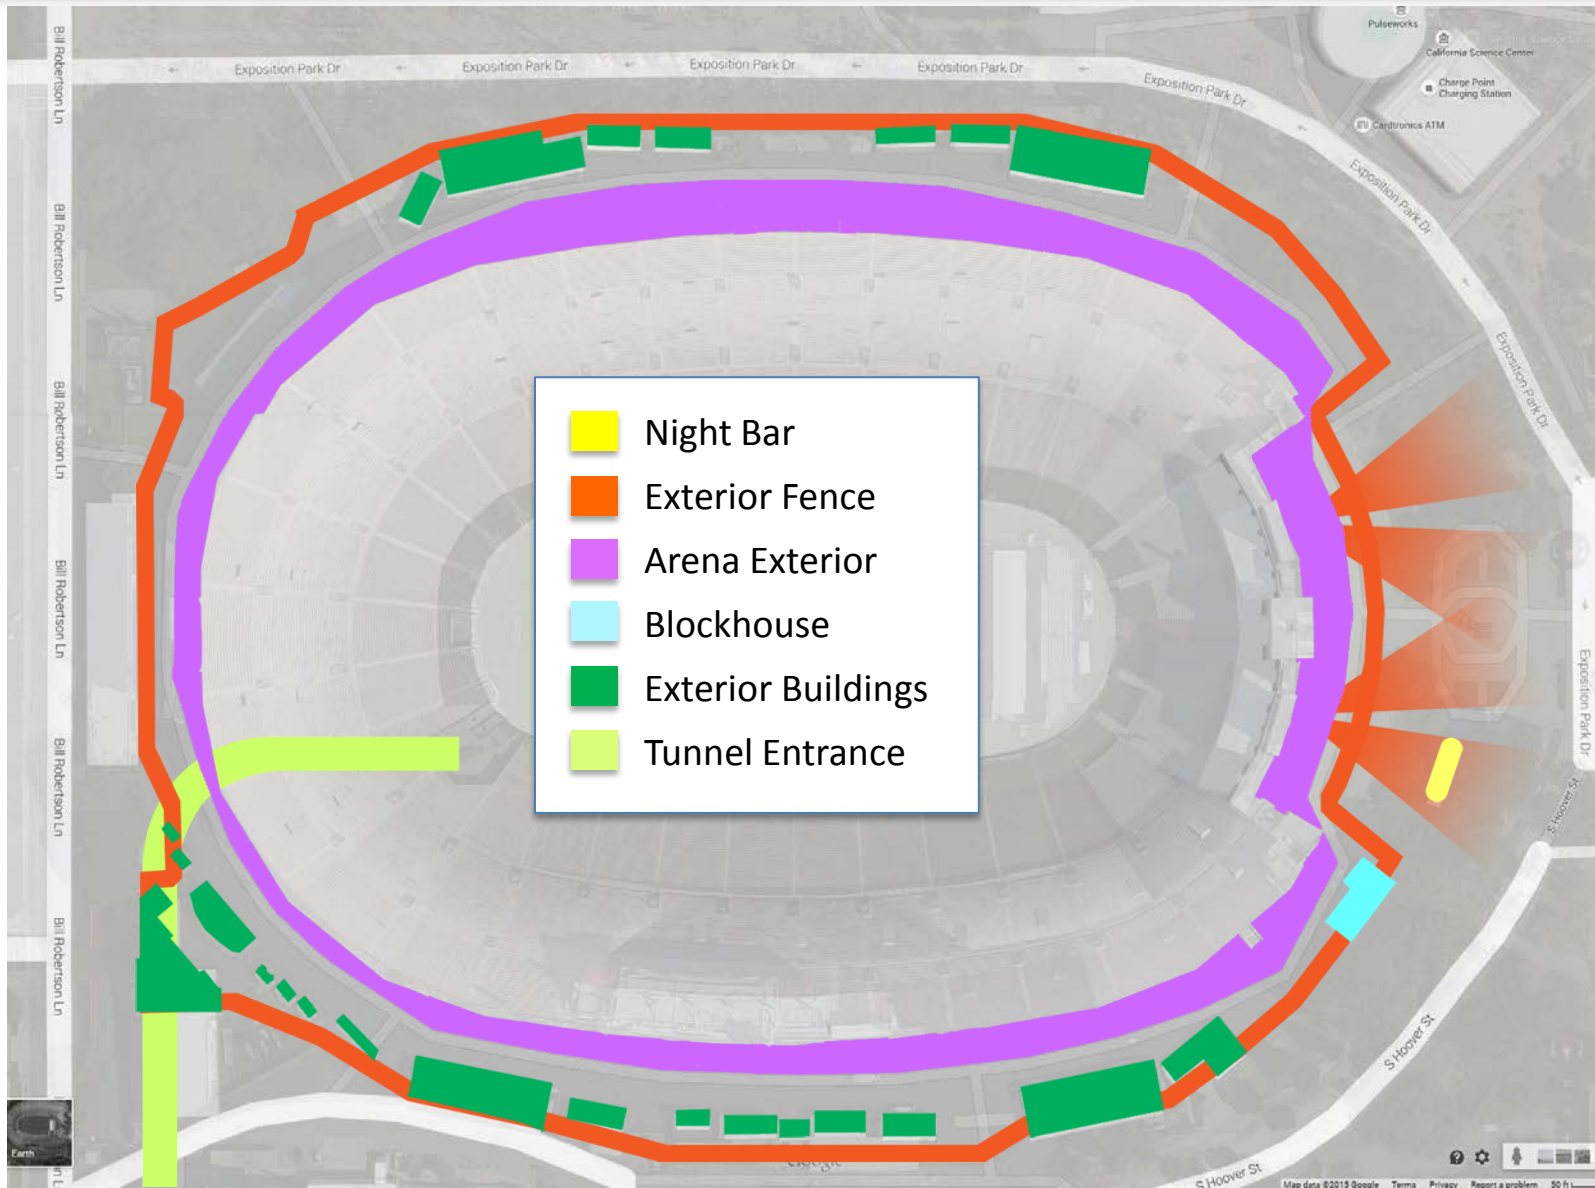

BRIGHT LIGHT L.E.O.™

Los Angeles Coliseum LED Lighting