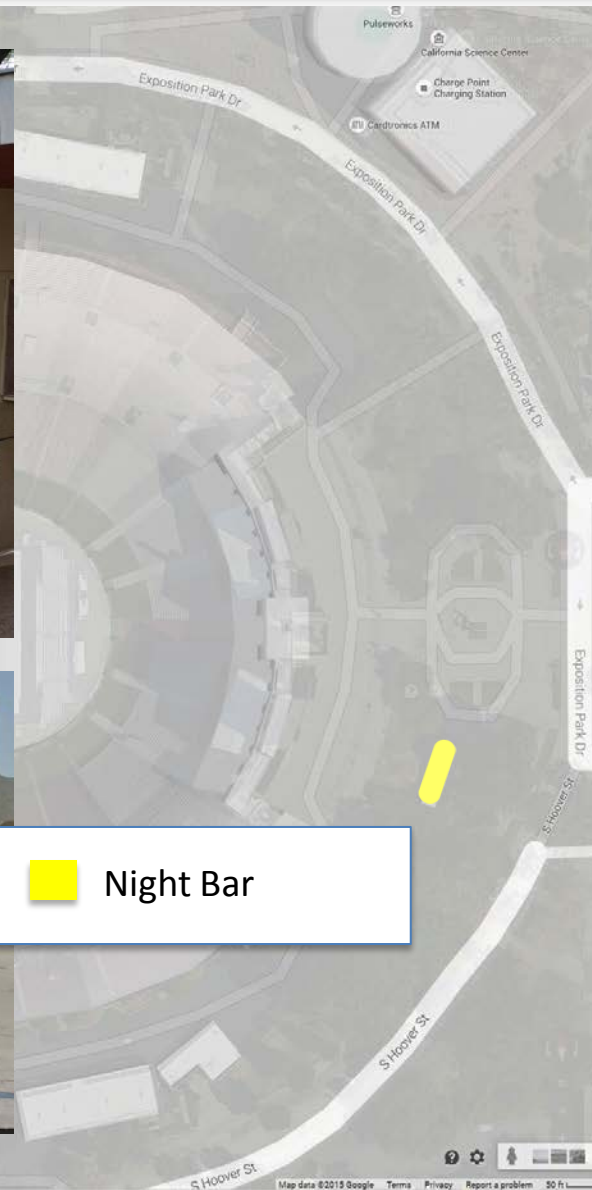

BRIGHT LIGHT L.E.O.™ Los Angeles Coliseum LED Lighting

Earth

Google