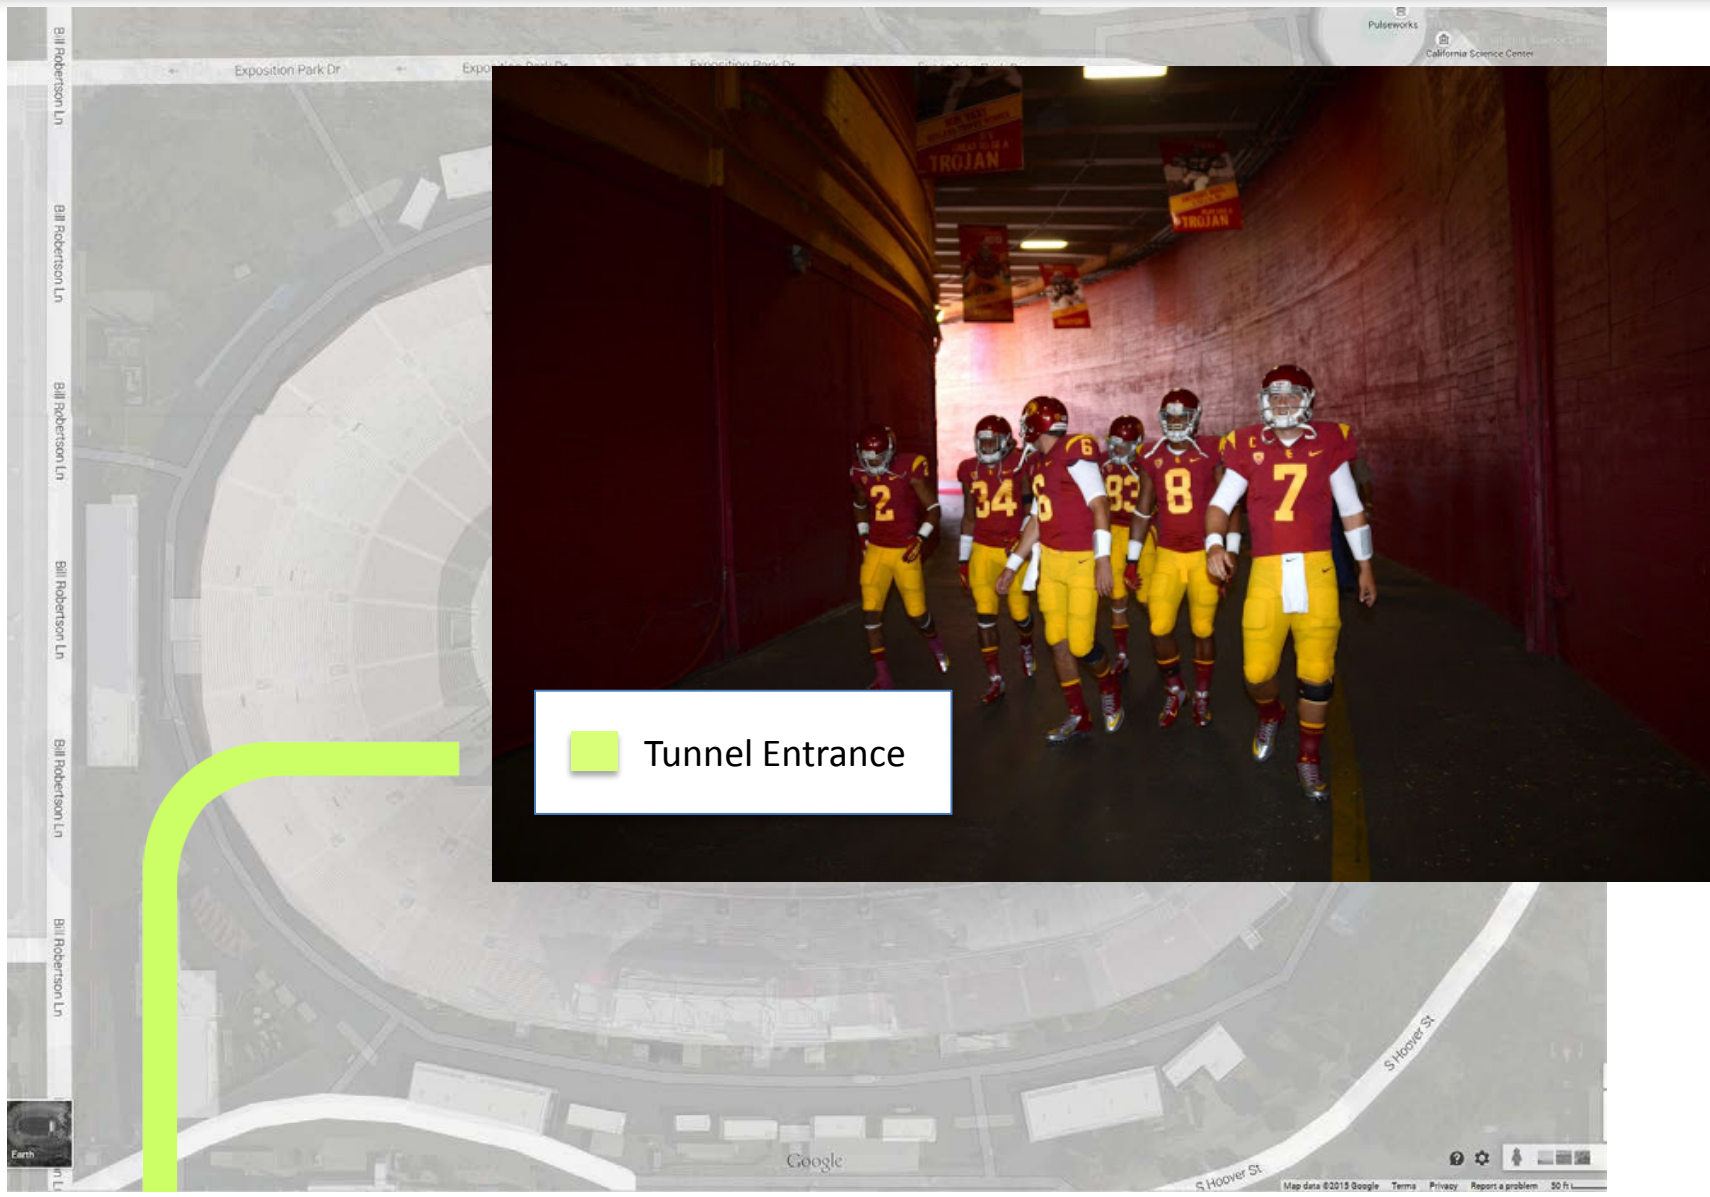

Los Angeles Coliseum LED Lighting

 Exterior Buildings

BRIGHT LIGHT L.E.O.™ Los Angeles Coliseum LED Lighting

 Blockhouse

Google

Map data ©2015 Google Terms Privacy Report a problem 50 ft

BRIGHT LIGHT L.E.O.™ Los Angeles Coliseum LED Lighting

Earth

Google

Map data ©2015 Google Terms Privacy Report a problem 50 ft

BRIGHT LIGHT L.E.O.™

Los Angeles Coliseum LED Lighting

 Tunnel Entrance